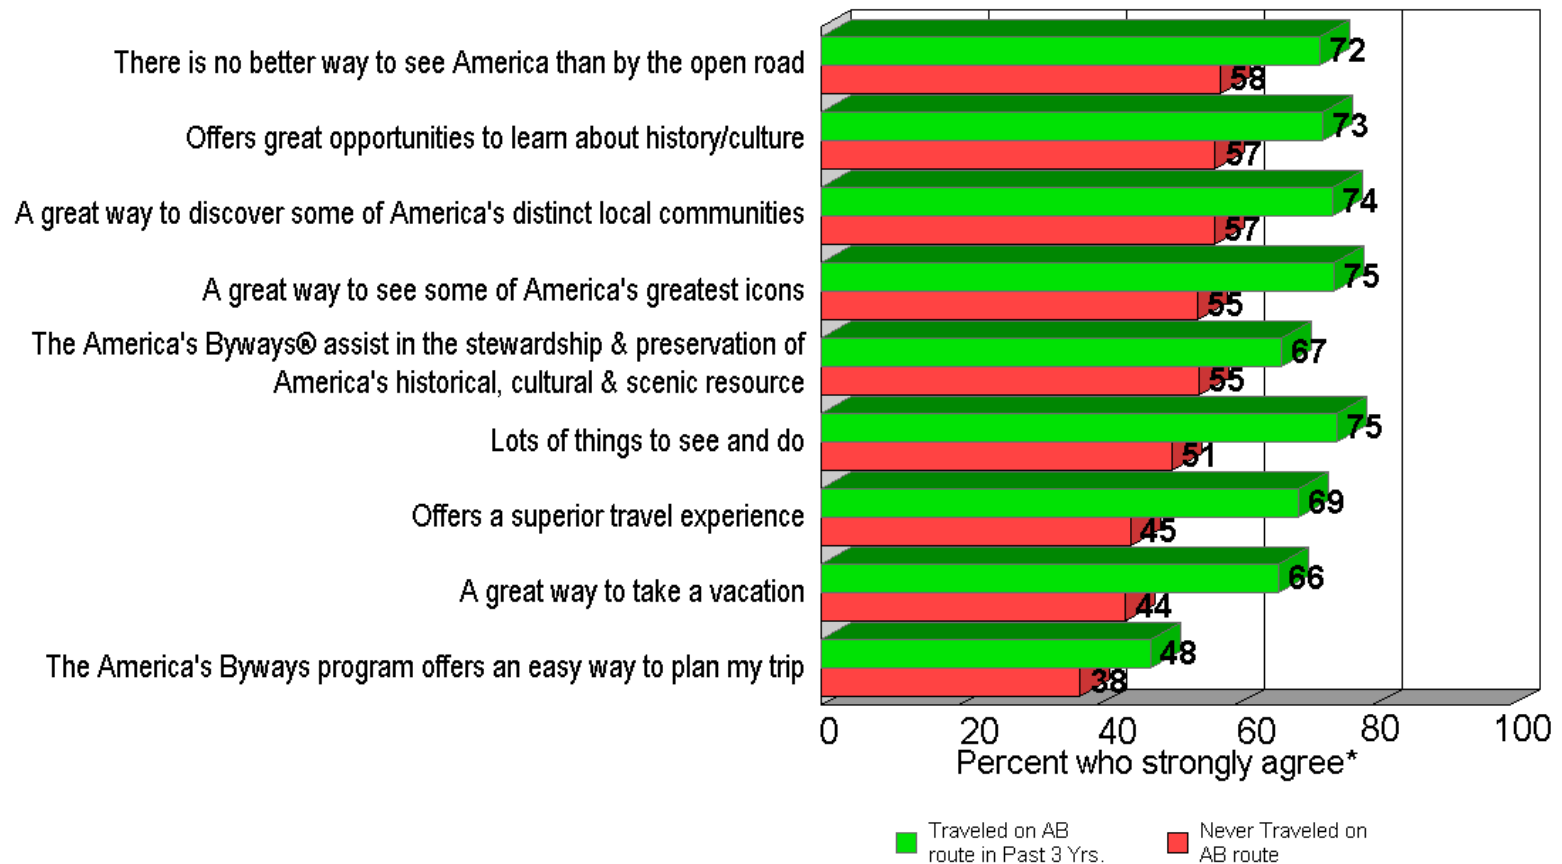

America's Byways[®] Product Experience vs. Perception – National

* 8-10 rating on a 10-pt. 'Agree/Disagree' scale

Likelihood of Traveling on America's Byways[®] Route In Next 2 Years

Likelihood of Traveling on America's Byways[®] Route — Pre vs. Post-Communication