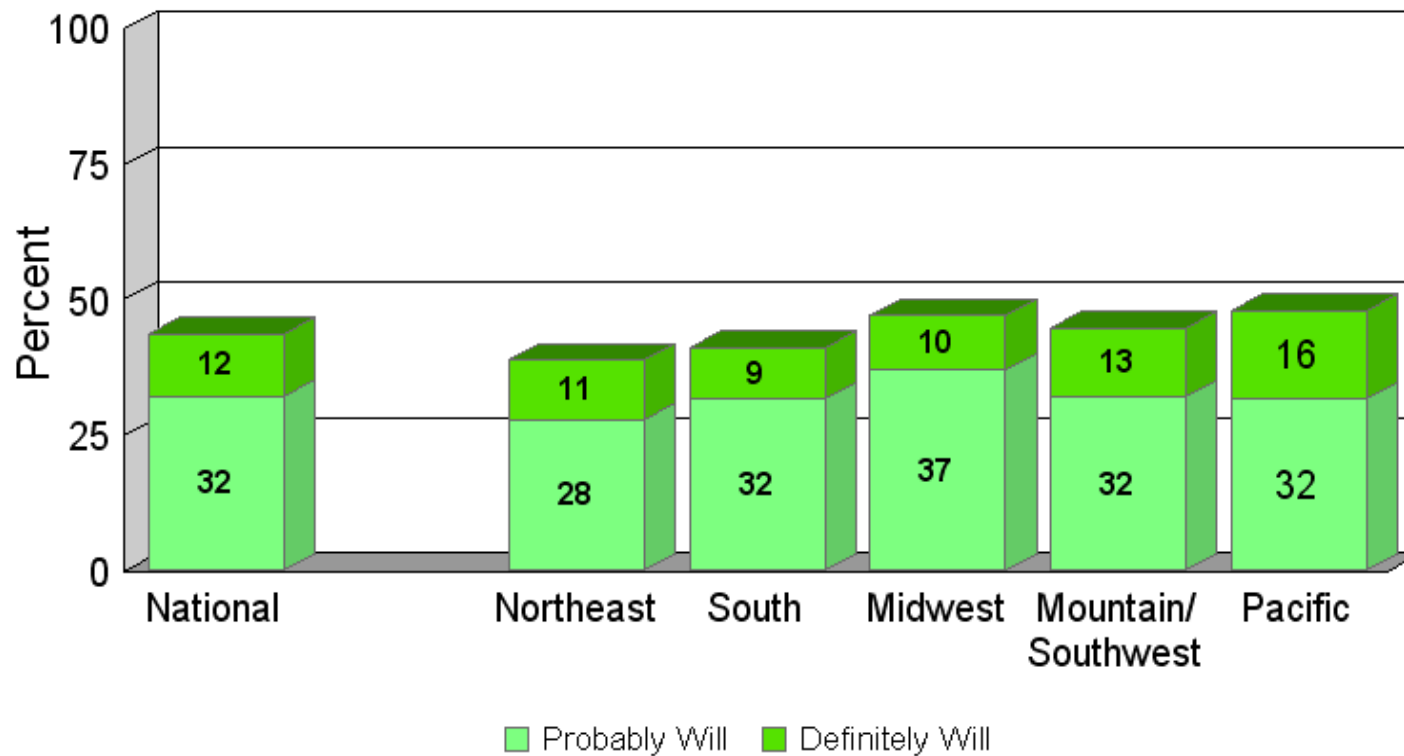

America's Byways[®] Product Experience vs. Perception – National

* 8-10 rating on a 10-pt. 'Agree/Disagree' scale

Likelihood of Traveling on America's Byways[®] Route In Next 2 Years

Likelihood of Traveling on America's Byways[®] Route — Pre vs. Post-Communication